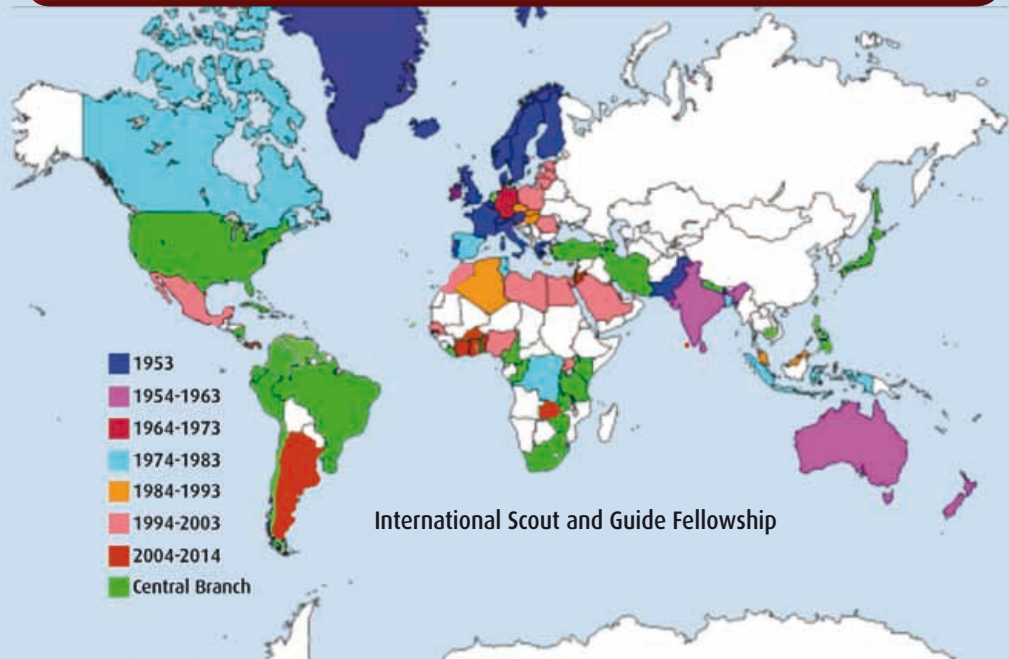

MEMBERS: THE ISGF IS REPRESENTED IN 101 COUNTRIES IN THE WORLD

ISGF

International Scout and Guide Fellowship

For further information please contact:

ISGF World Bureau
Avenue de la Porte de Hal 38
BE - 1060 Bruxelles, Belgique
Tel/fax : +32 25114695
worldbureau@isgf.org - www.isgf.org
©2015 - ISGF * AISG

Curacao 2013

The International Scout and Guide Fellowship, ISGF, is a worldwide organization for adults who feel that the ideals of Scouting and Guiding should be implemented in an adult context.

It provides opportunities for members worldwide to meet others with similar interest and values, as well as to cooperate with them in various projects and activities.

BENEFITS OF BEING A MEMBER OF ISGF:

- being part of the international Scout and Guide family;
- taking part in debates, find friendship and peer support;
- gaining knowledge of youth and adult Scouting and Guiding worldwide;
- making new friends and gaining opportunities for social interaction in a worldwide network;
- developing one's personality by exchanging experiences, ideas and practices.

Tunisia 2012

Sweden/Finland 2013

South Africa 2013